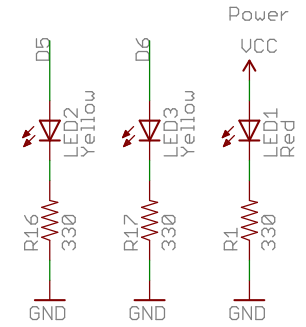

Light Sensor

Knock Sensor

TITLE: Danger_Shield-v14			SFE	SFE	SFE
Document Number:				REV:	
Date: 8/18/2010 1:39:21 PM				Sheet: 1/1	