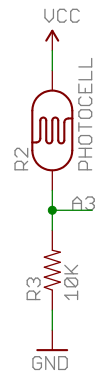

Light Sensor

Knock Sensor

TITLE: Danger_Shield-v14			SFE	SFE	SFE
Document Number:				REV:	
Date: 8/18/2010 1:39:21 PM				Sheet: 1/1	