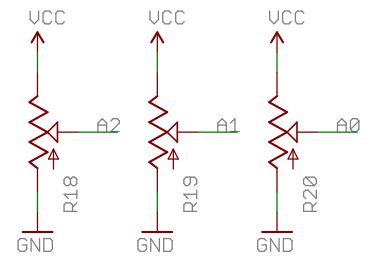

Light Sensor

Knock Sensor

TITLE: Danger_Shield-v14			SFE	SFE	SFE
Document Number:				REV:	
Date: 8/18/2010 1:39:21 PM				Sheet: 1/1	