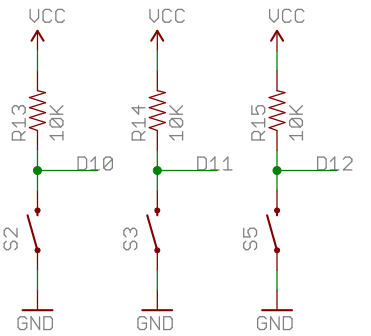

Light Sensor

Knock Sensor

TITLE: Danger_Shield-v14			SFE	SFE	SFE
Document Number:				REV:	
Date: 8/18/2010 1:39:21 PM				Sheet: 1/1	