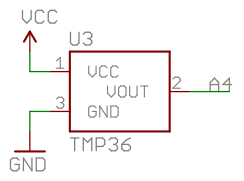

Light Sensor

Knock Sensor

TITLE: Danger_Shield-v14			SFE	SFE	SFE
Document Number:				REV:	
Date: 8/18/2010 1:39:21 PM				Sheet: 1/1	