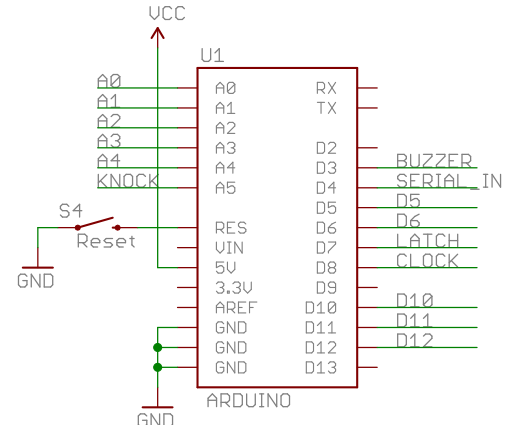

Light Sensor

Knock Sensor

TITLE: Danger_Shield-v14			SFE	SFE	SFE
Document Number:				REV:	
Date: 8/18/2010 1:39:21 PM				Sheet: 1/1	