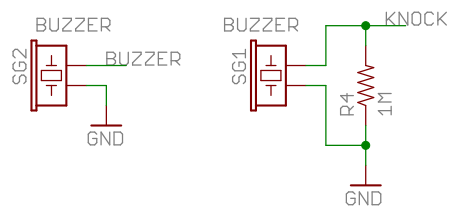

Light Sensor

Knock Sensor

TITLE: Danger_Shield-v14			SFE	SFE	SFE
Document Number:				REV:	
Date: 8/18/2010 1:39:21 PM				Sheet: 1/1	