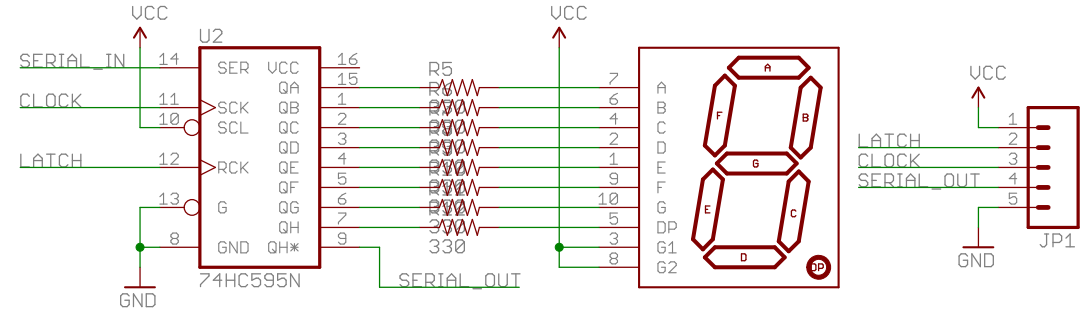

Light Sensor

Knock Sensor

TITLE: Danger_Shield-v14			SFE	SFE	SFE
Document Number:				REV:	
Date: 8/18/2010 1:39:21 PM				Sheet: 1/1	